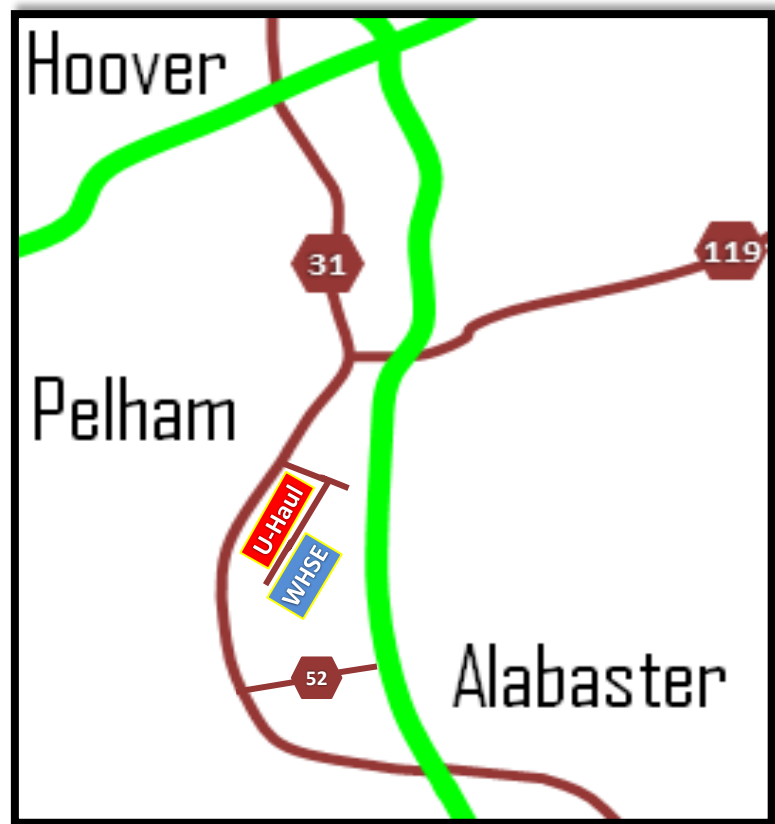

Pick Up  
Map

SMF 2011

**Warehouse Address**

400 Ridge Dr  
Pelham Al, 35124  
205-664-0629

**Directions**

On HWY 31 behind U-haul. 1.5 miles south of Hwy 119 and 1.75 miles north of hwy 52.