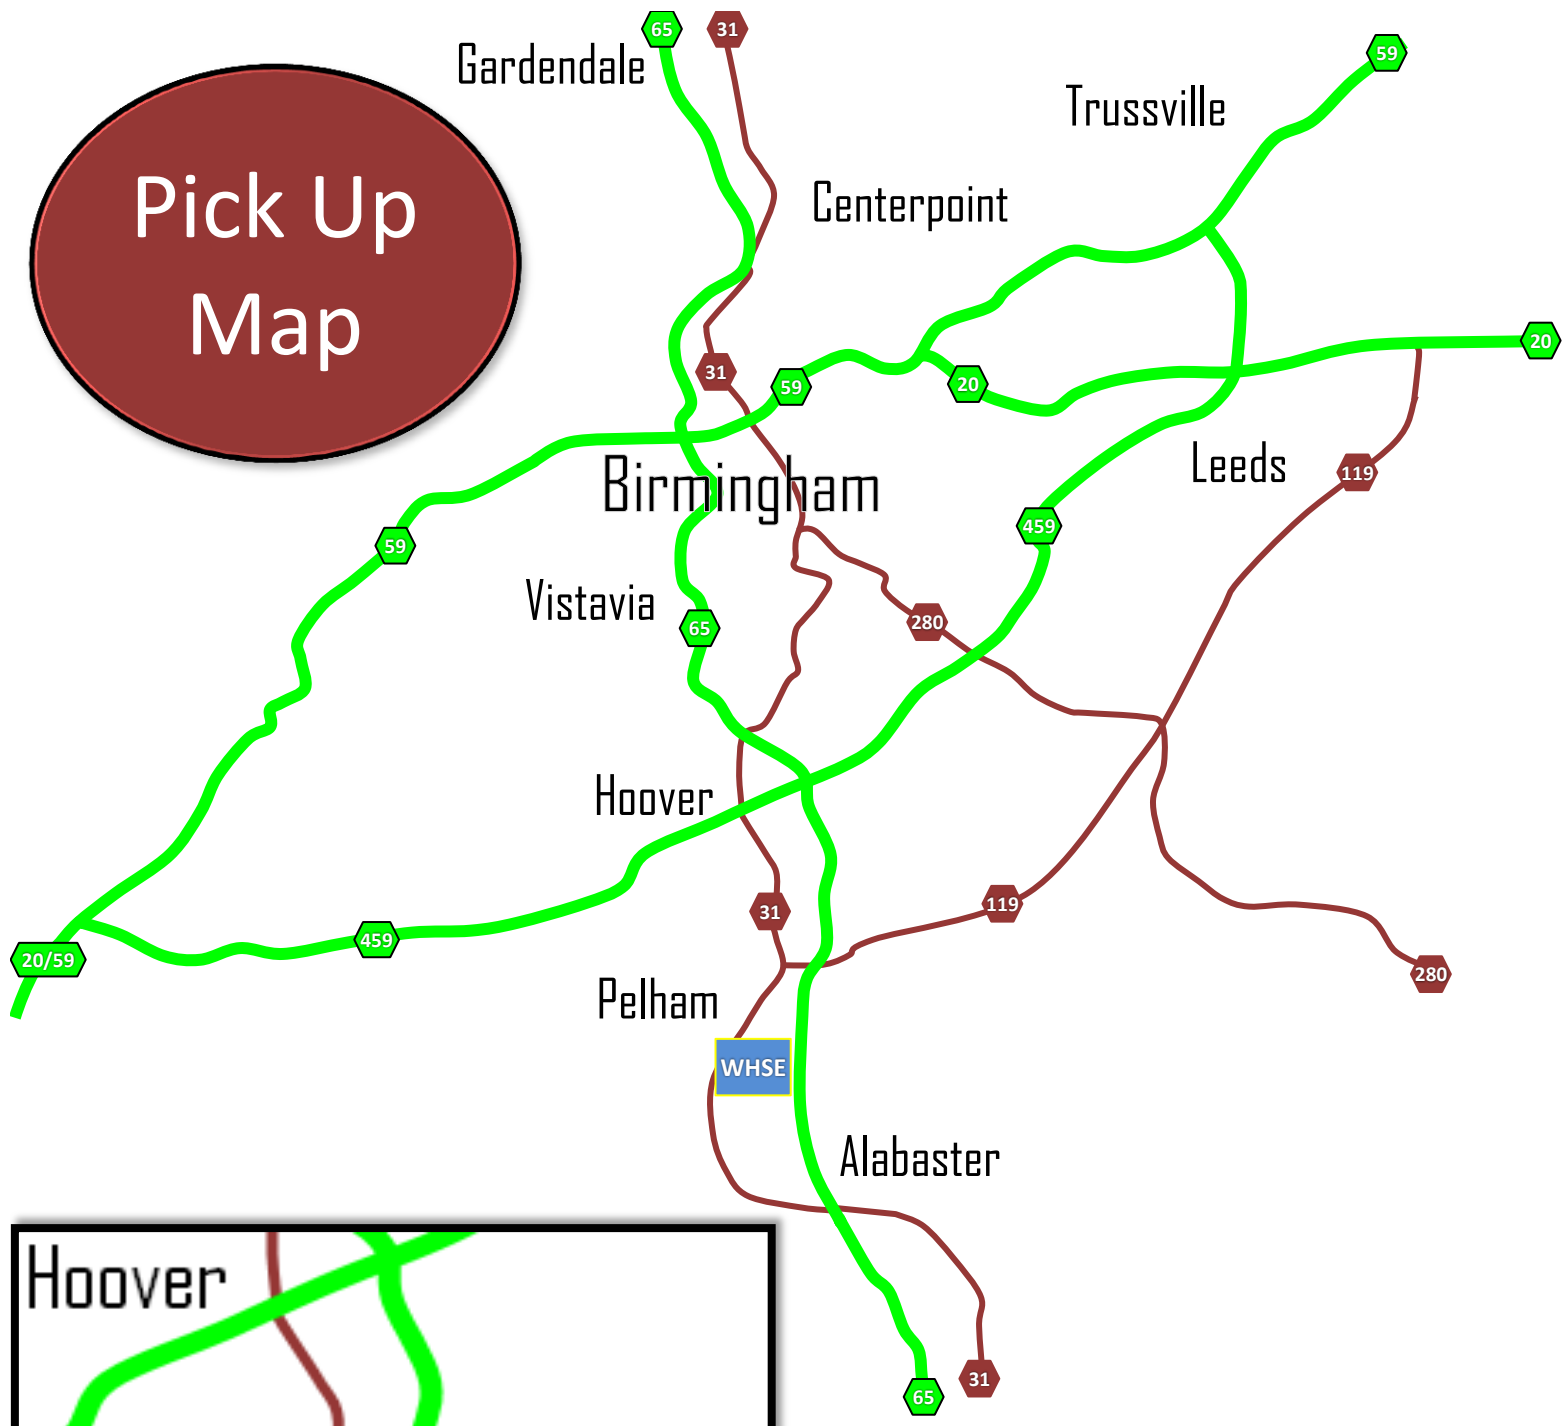

Pick Up  
Map

SMF 2011

**Warehouse Address**

400 Ridge Dr  
Pelham Al, 35124  
205-664-0629

**Directions**

On HWY 31 behind U-haul. 1.5 miles south of Hwy 119 and 1.75 miles north of hwy 52.